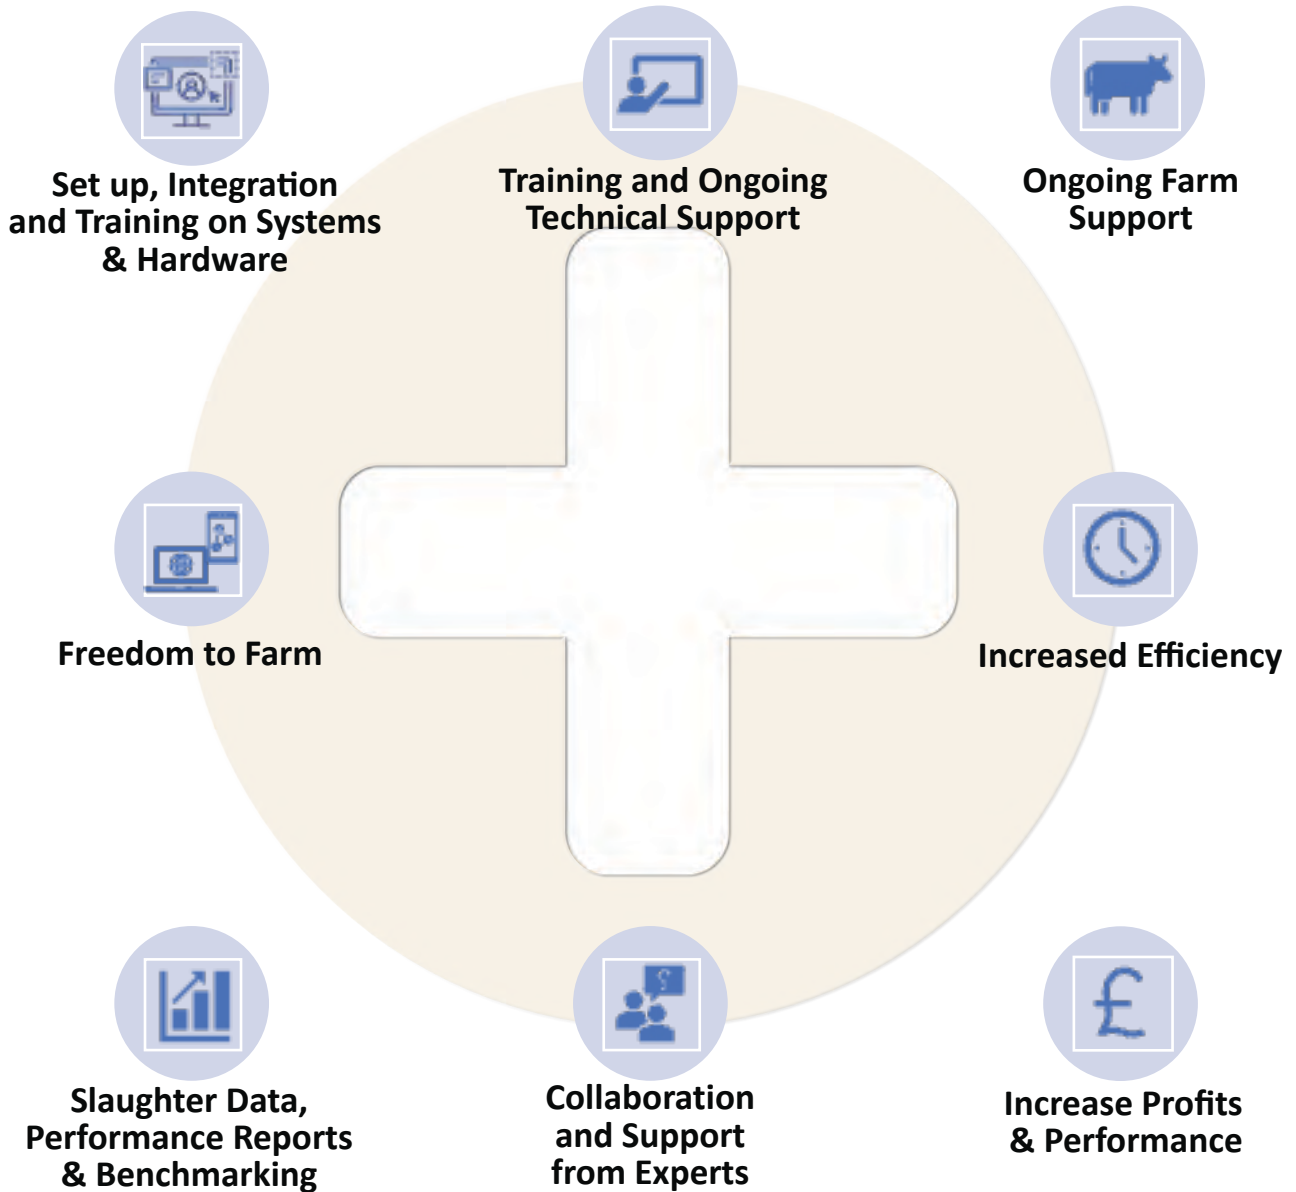

* Available at discounted rates for sheep with AQM provided equipment - £50 call out and then reduced rate of 0.25p/h

Product discounts & benefits

Supplier/Service	AQM Connect & AQM+ Discounts
IAE	18 – 20%
Animax Boluses	15%
Barenbrug Seeds	15%
Tru-Test	5 – 10% (AQM+ only)
Recording of Sheep/Lamb EID numbers & weights	28% discount p/h
Forage analysis – Grass silage Maize Silage Whole crop silage Samples for Fresh grazing grass Very dry grass silage Haylage Hay Feed TMR - Straights	5 inclusive samples per 12-month period Discount 20% from £45 per sample to £36
Soil Health Check	15% Discount
Soil Carbon Check	15% Discount
Farm Walks/Events	FOC* exclusions may apply
Benchmarking group	currently only available for AQM+

AQM Connect

CONNECTING SERVICE & EXPERTISE

Newsletters

sign up now

Reduce Costs & Increase Efficiency with
AQM Connect

EMPOWERING LIVESTOCK MANAGEMENT

AQM+ built to support you

Save Time & Money while increasing performance with **AQM+**

sign up now